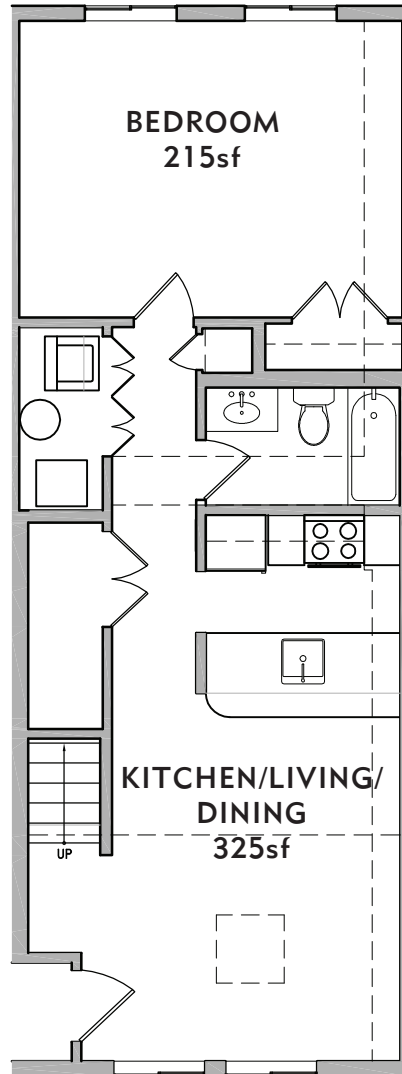

1100Nsf

Contact: Leasing Team
(215) 222-2844
leasing@knickerbockerproperties.com
1913 Washington Avenue
Philadelphia, PA 19146

Property Address:
3645 Lancaster Ave. APT. C
Philadelphia, PA 19104
Neighborhood: Powelton Village