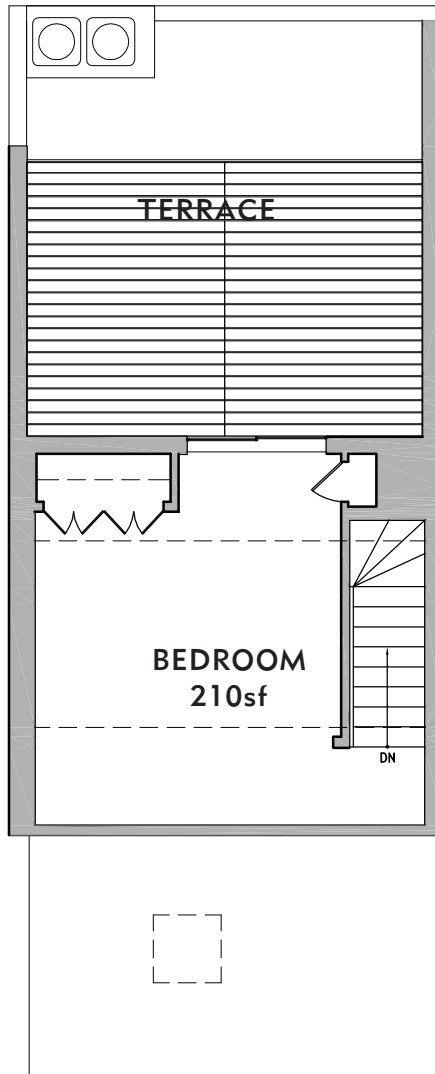

1090Nsf

Contact: Leasing Team
(215) 222-2844
leasing@knickerbockerproperties.com
1913 Washington Avenue
Philadelphia, PA 19146

Property Address:
3645 Lancaster Ave. APT. D
Philadelphia, PA 19104
Neighborhood: Powelton Village