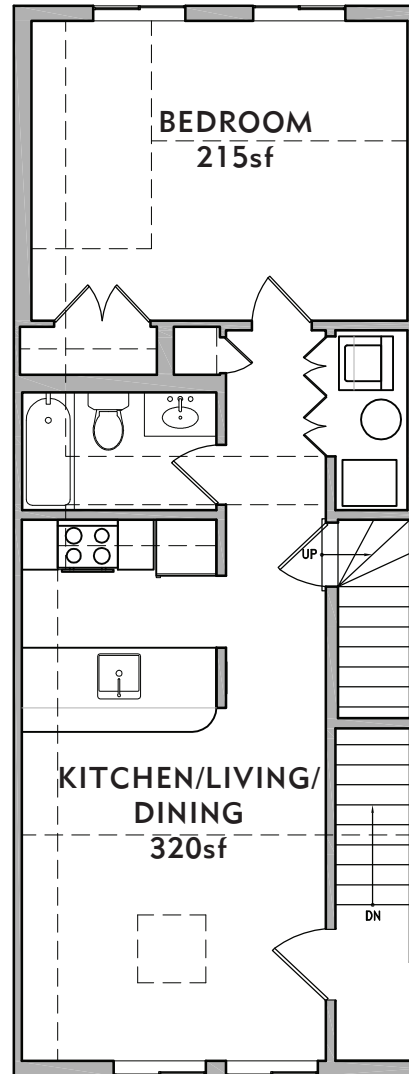

1090Nsf

Contact: Leasing Team
(215) 222-2844
leasing@knickerbockerproperties.com
1913 Washington Avenue
Philadelphia, PA 19146

Property Address:
3645 Lancaster Ave. APT. D
Philadelphia, PA 19104
Neighborhood: Powelton Village