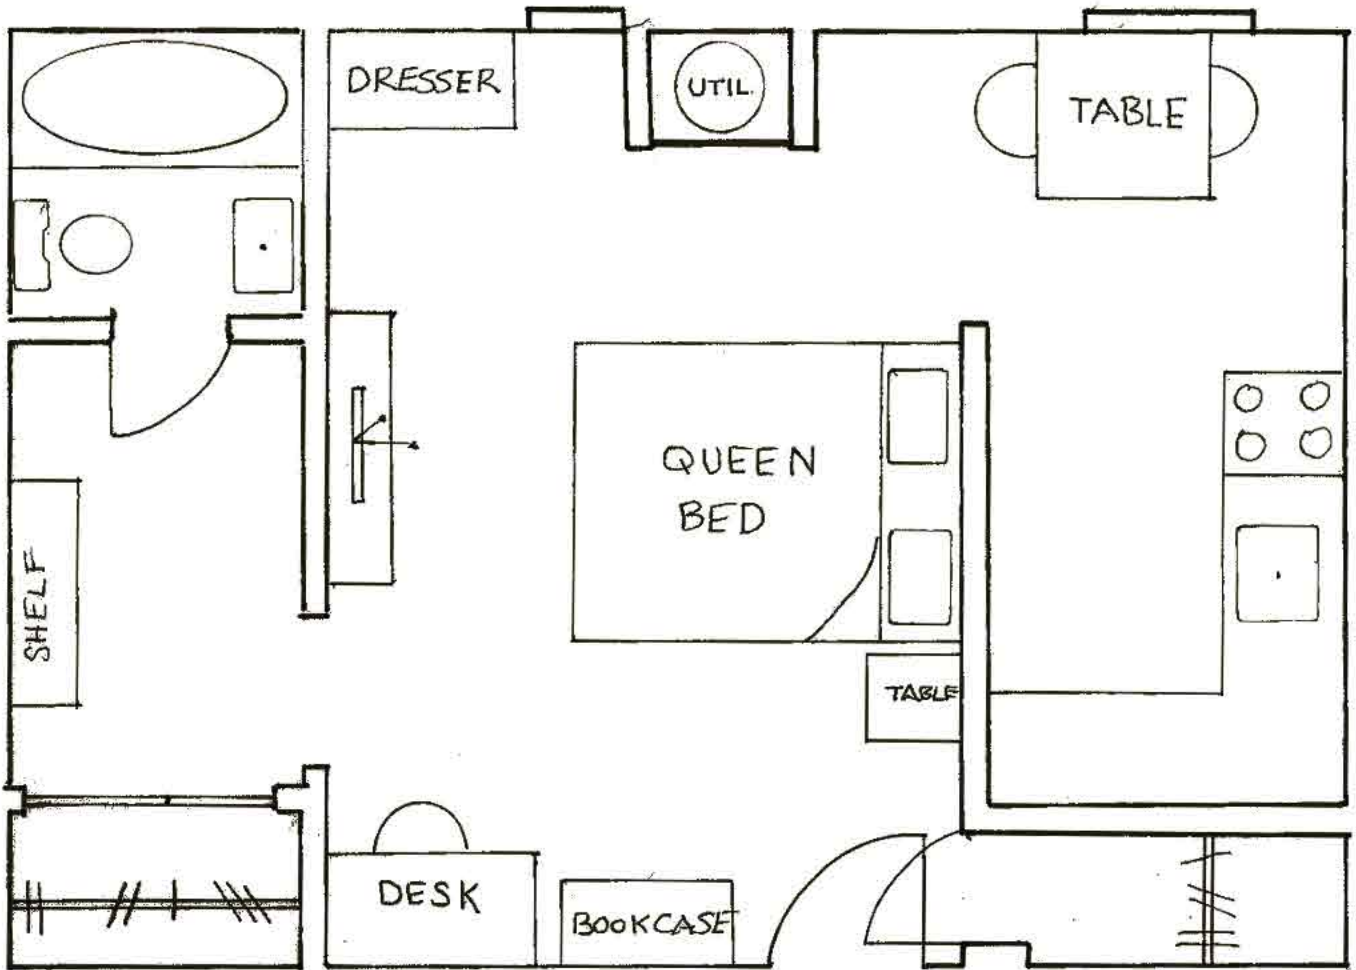

# Pine Tower

One Bedroom

PINE  
103  
44" = 1'0"

# Pine Tower

One Bedroom

PINE 106  
1/4" = 1'-0"

# Pine Tower

One Bedroom

204 PINE  
1/4" = 1'-0"